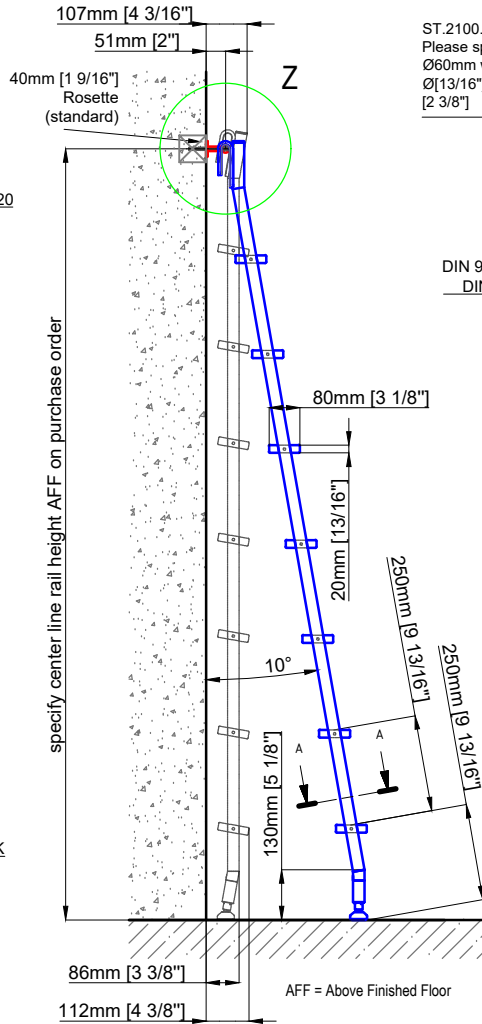

Technical drawings are subject to change without notice.
All millimeter dimensions are exact and supersede inch conversions.

Ladder height at or above 3000mm [118 1/8"]
require safety side rails SL.6052.AK

Hook Ladder

SL.6001.KL.E

Date Prepared: March 2024

Prepared By: AB