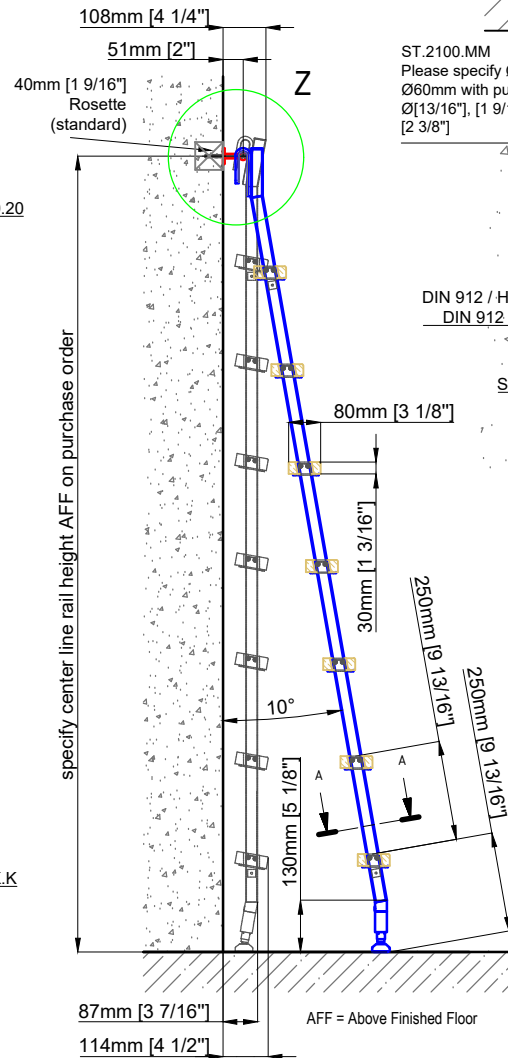

Technical drawings are subject to change without notice.
All millimeter dimensions are exact and supersede inch conversions.

Ladder height at or above 3000mm [118 1/8"]
require safety side rails SL.6052.AK

Hook Ladder

SL.6001.AK.H

Date Prepared: March 2024 | Prepared By: AB