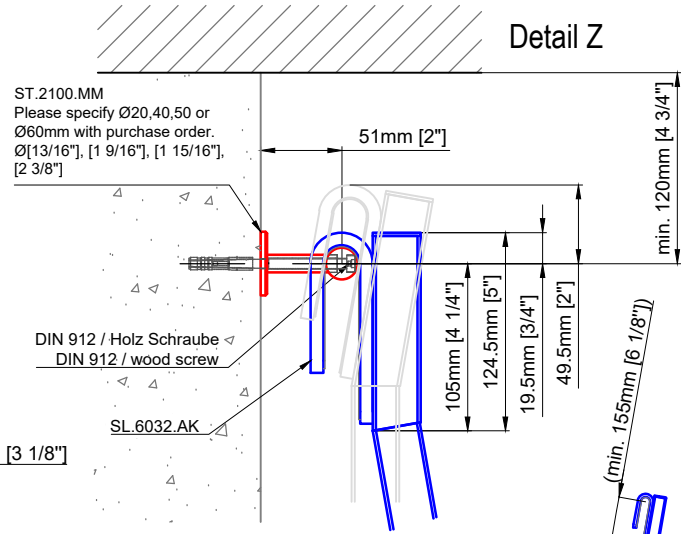

Technical drawings are subject to change without notice.
All millimeter dimensions are exact and supersede inch conversions.

Ladder height at or above 3000mm [118 1/8"]
require safety side rails SL.6052.AK

Hook Ladder

SL.6001.AK.H

Date Prepared: March 2024 | Prepared By: AB