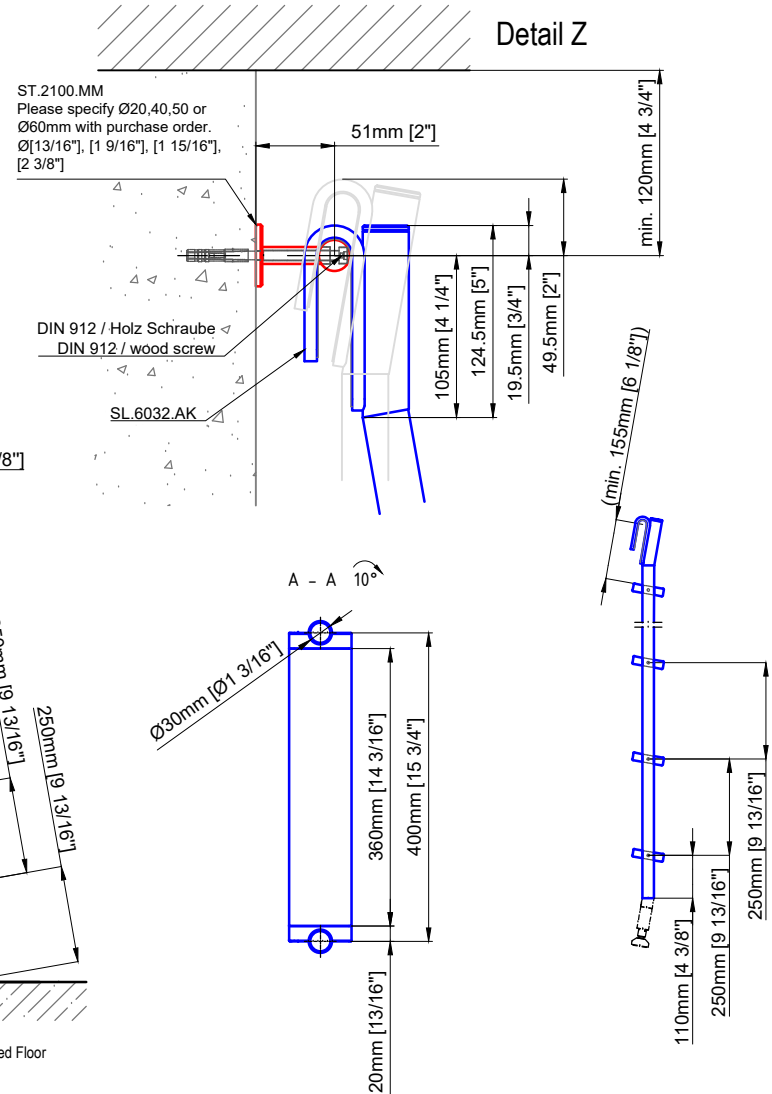

Technical drawings are subject to change without notice.
All millimeter dimensions are exact and supersede inch conversions.

Ladder height at or above 3000mm [118 1/8"]
require safety side rails SL.6052.AK

Hook Ladder

SL.6001.KL.E

Date Prepared: March 2024

Prepared By: AB