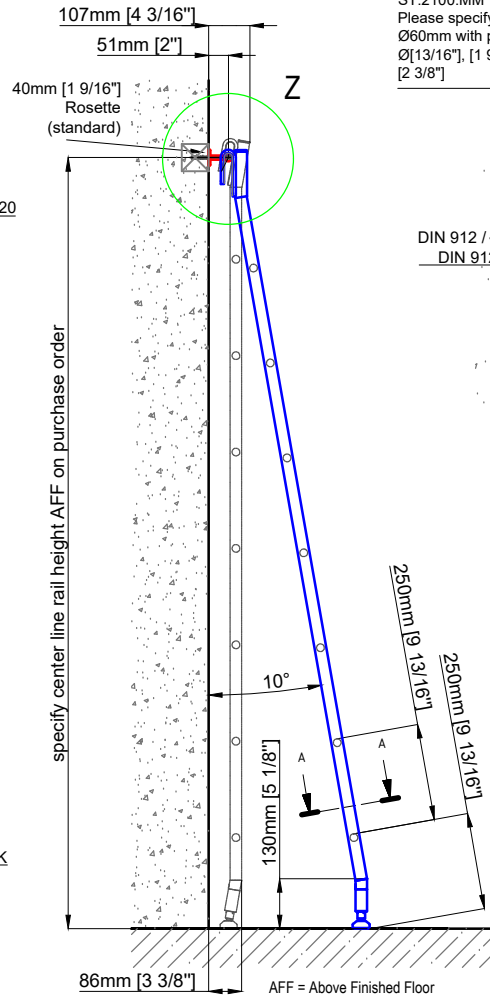

Technical drawings are subject to change without notice.
All millimeter dimensions are exact and supersede inch conversions.

Hook Ladder

SL.6001.KL

Date Prepared: March 2024

Prepared By: AB