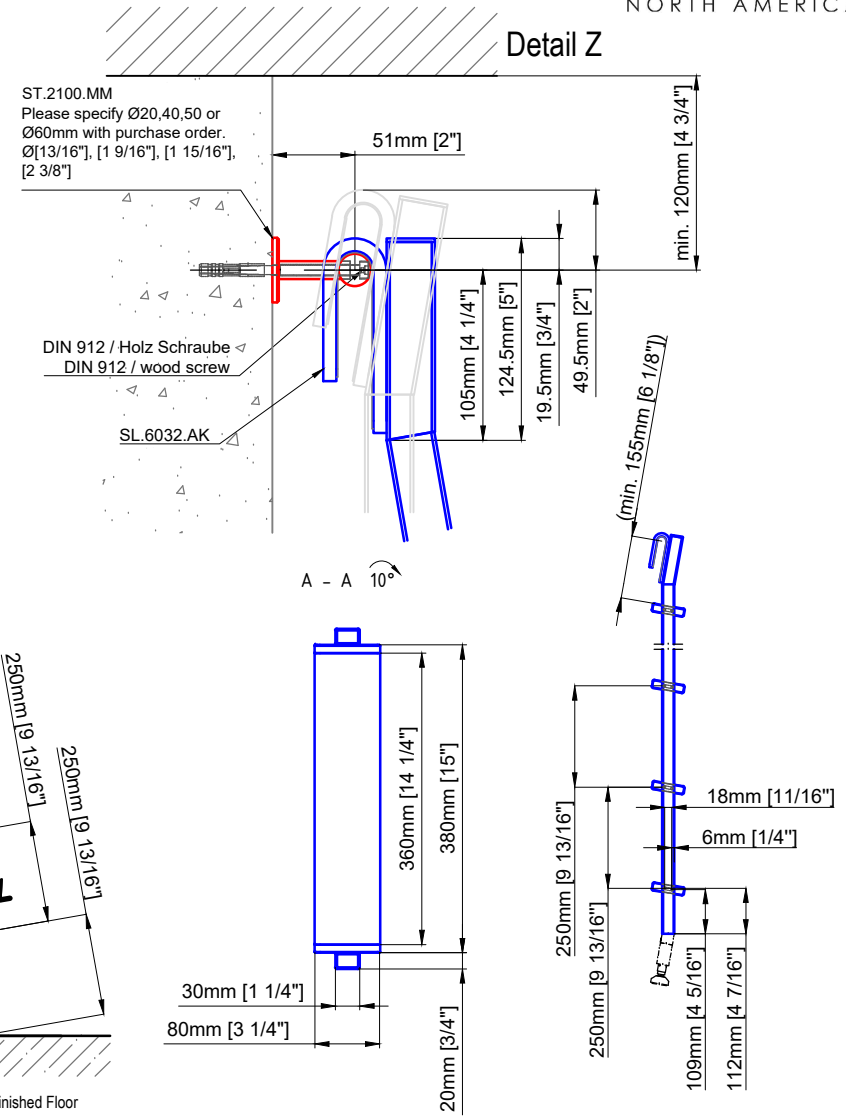

Technical drawings are subject to change without notice.
All millimeter dimensions are exact and supersede inch conversions.

Hook Ladder

SL.6001.AK.E

Date Prepared: March 2024

Prepared By: AB