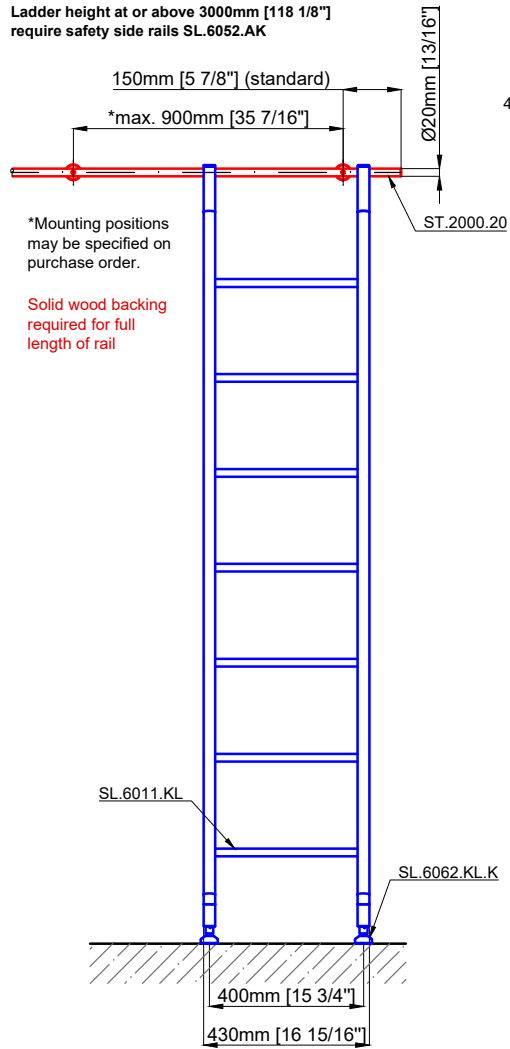

Technical drawings are subject to change without notice.
All millimeter dimensions are exact and supersede inch conversions.

Hook Ladder

SL.6001.KL

Date Prepared: March 2024

Prepared By: AB