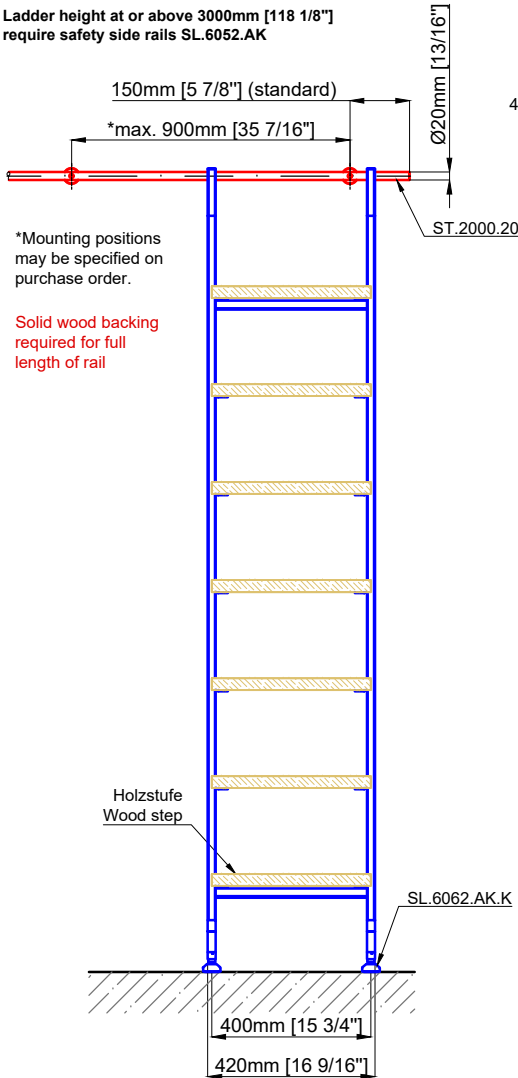

Technical drawings are subject to change without notice.
All millimeter dimensions are exact and supersede inch conversions.

Ladder height at or above 3000mm [118 1/8"]
require safety side rails SL.6052.AK

Hook Ladder

SL.6001.AK.H

Date Prepared: March 2024 | Prepared By: AB