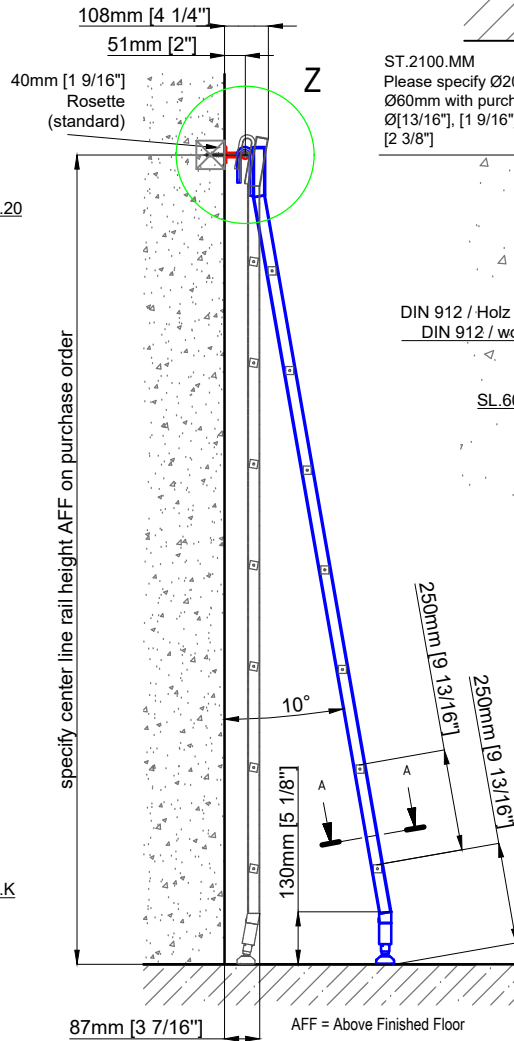

Technical drawings are subject to change without notice.
All millimeter dimensions are exact and supersede inch conversions.

Ladder height at or above 3000mm [118 1/8"]
require safety side rails SL.6052.AK

Hook Ladder

SL.6001.AK

Date Prepared: March 2024

Prepared By: AB