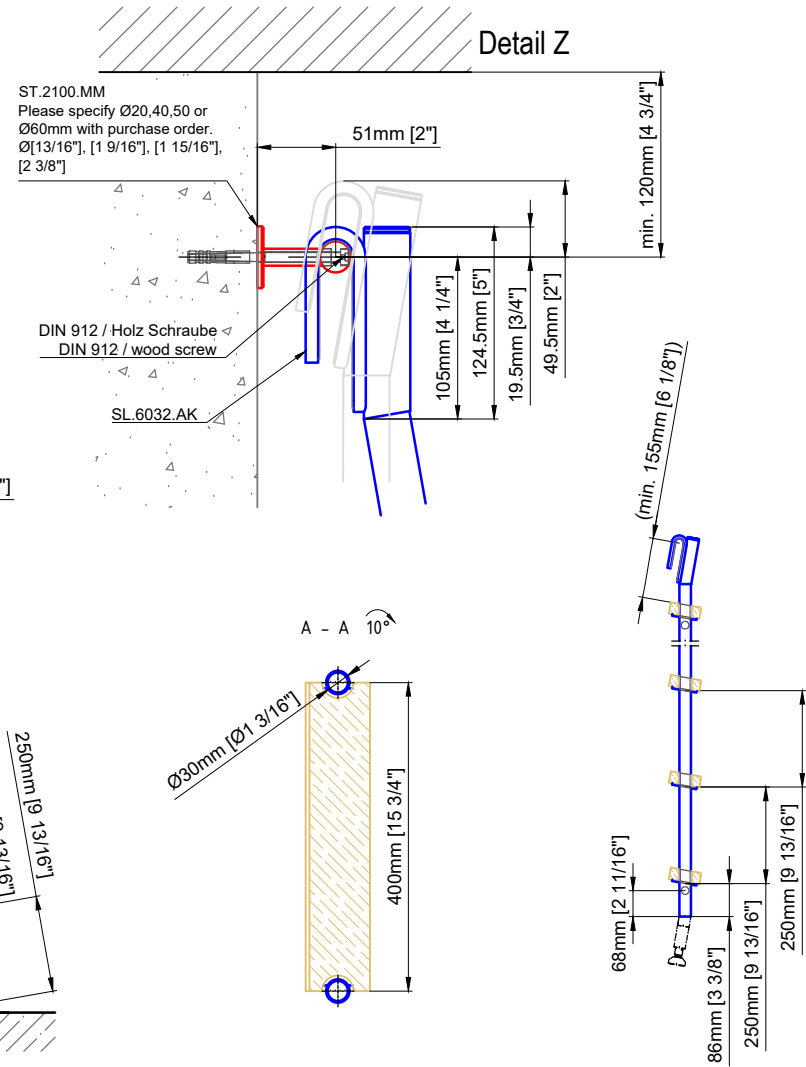

Technical drawings are subject to change without notice.
All millimeter dimensions are exact and supersede inch conversions.

Hook Ladder

SL.6001.KL.H

Date Prepared: March 2024

Prepared By: AB