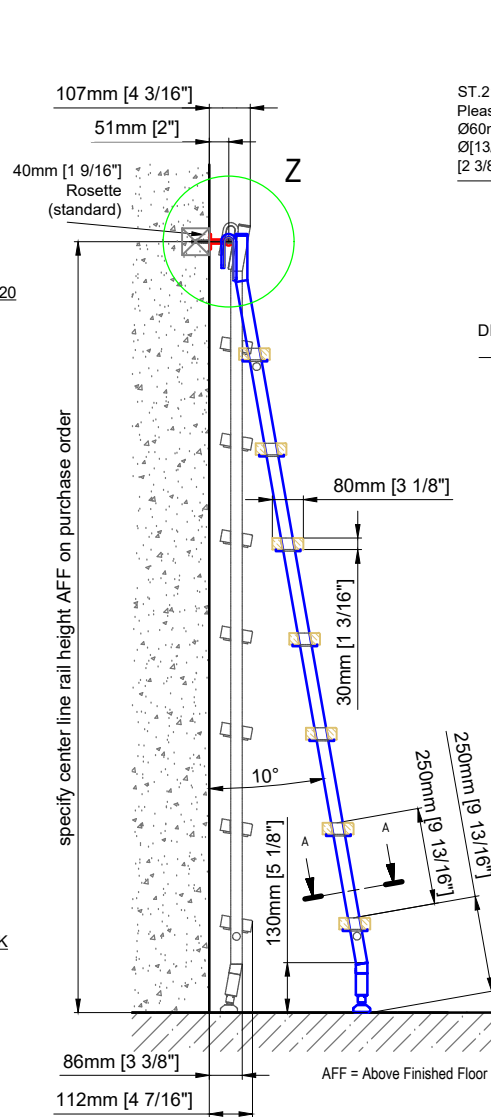

Technical drawings are subject to change without notice.
All millimeter dimensions are exact and supersede inch conversions.

Hook Ladder

SL.6001.KL.H

Date Prepared: March 2024

Prepared By: AB