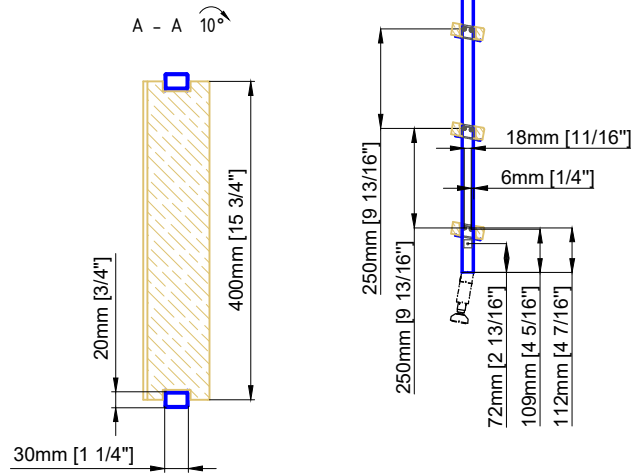

Technical drawings are subject to change without notice.
All millimeter dimensions are exact and supersede inch conversions.

Ladder height at or above 3000mm [118 1/8"]
require safety side rails SL.6052.AK

Hook Ladder

SL.6001.AK.H

Date Prepared: March 2024 | Prepared By: AB