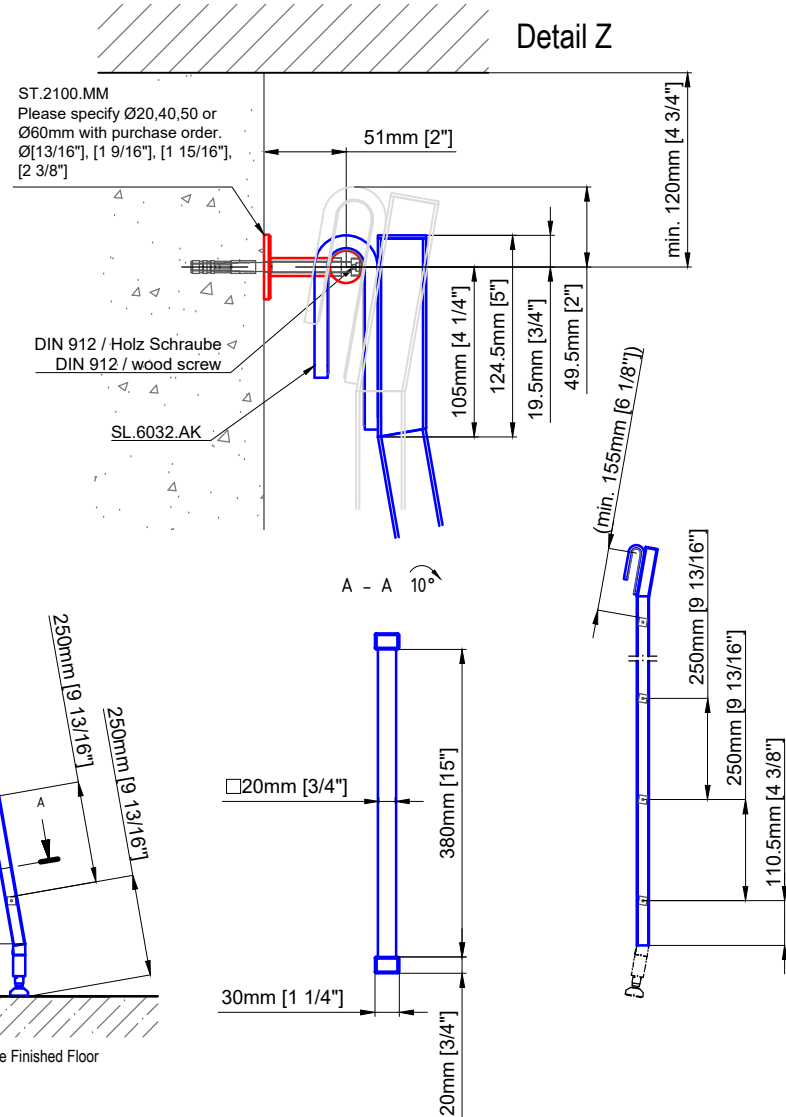

Technical drawings are subject to change without notice.
All millimeter dimensions are exact and supersede inch conversions.

Ladder height at or above 3000mm [118 1/8"]
require safety side rails SL.6052.AK

Hook Ladder

SL.6001.AK

Date Prepared: March 2024

Prepared By: AB