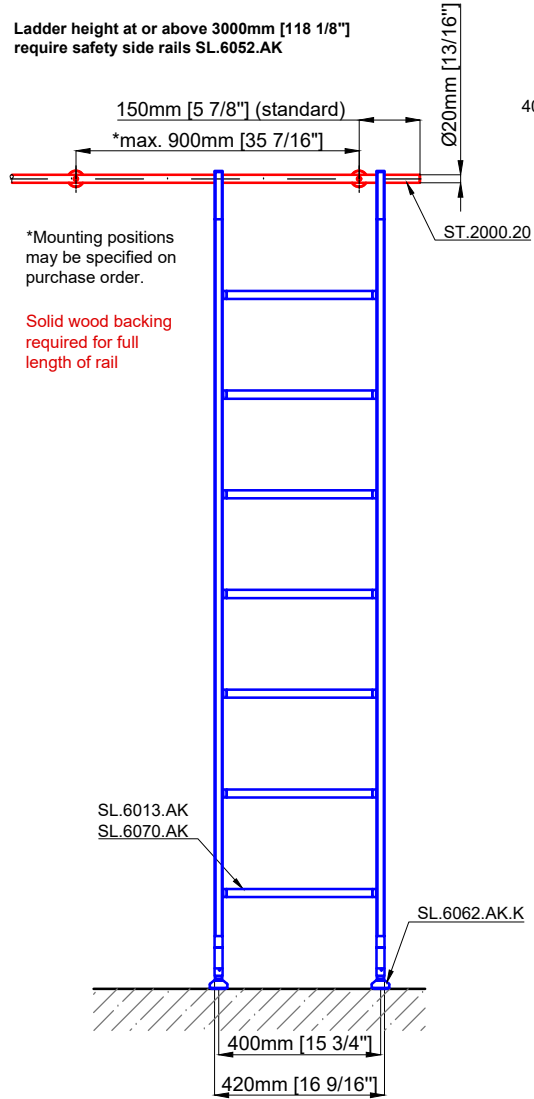

Technical drawings are subject to change without notice.
All millimeter dimensions are exact and supersede inch conversions.

Hook Ladder

SL.6001.AK.E

Date Prepared: March 2024

Prepared By: AB