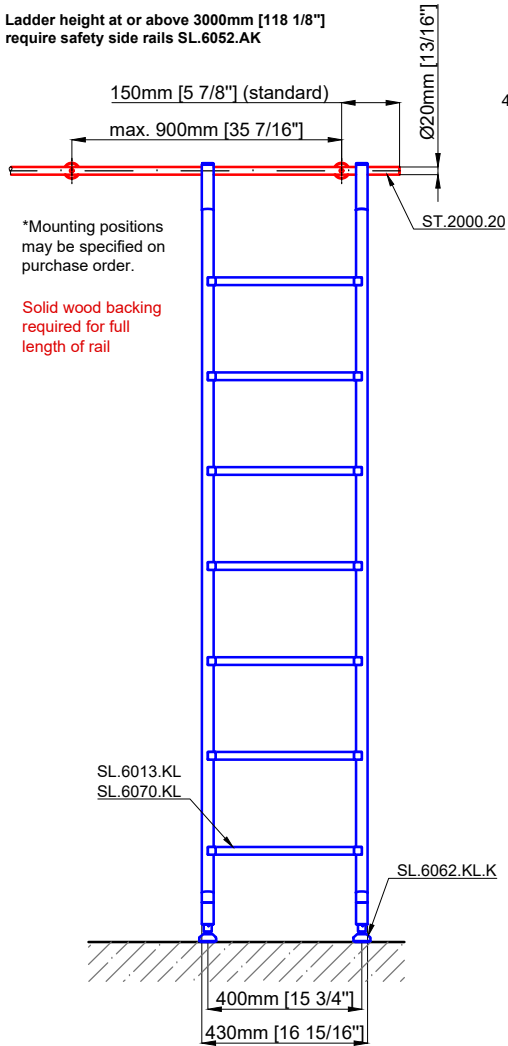

Technical drawings are subject to change without notice.
All millimeter dimensions are exact and supersede inch conversions.

Ladder height at or above 3000mm [118 1/8"]
require safety side rails SL.6052.AK

Hook Ladder

SL.6001.KL.E

Date Prepared: March 2024

Prepared By: AB