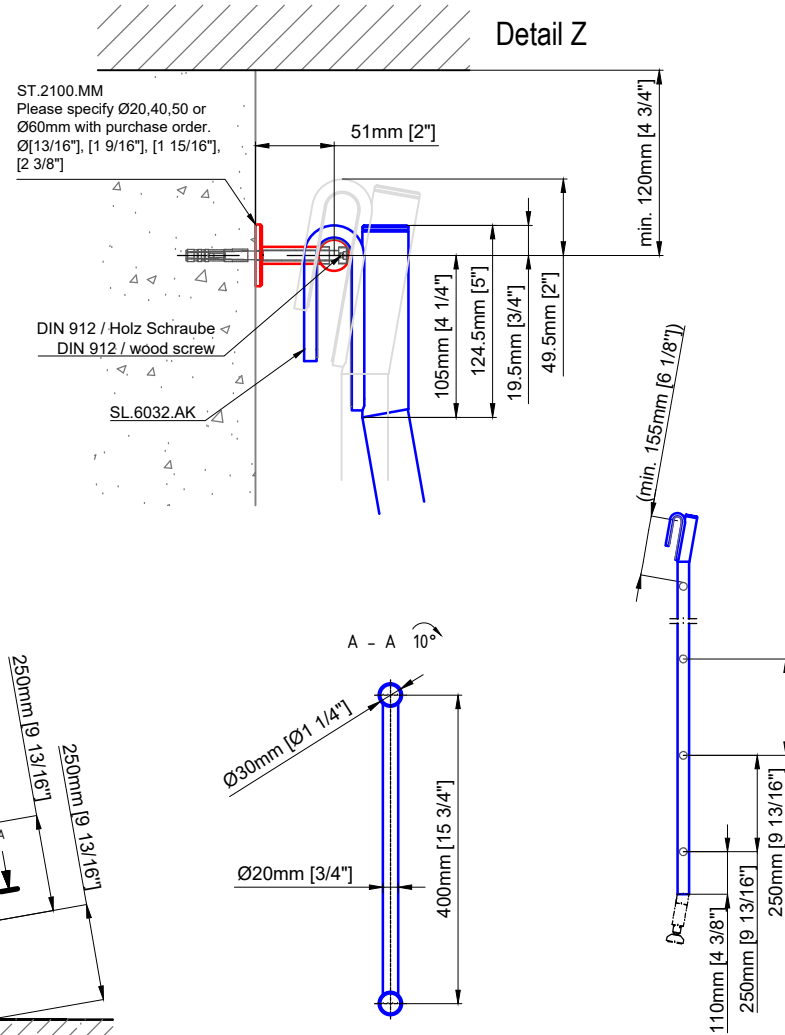

Technical drawings are subject to change without notice.
All millimeter dimensions are exact and supersede inch conversions.

Hook Ladder

SL.6001.KL

Date Prepared: March 2024

Prepared By: AB