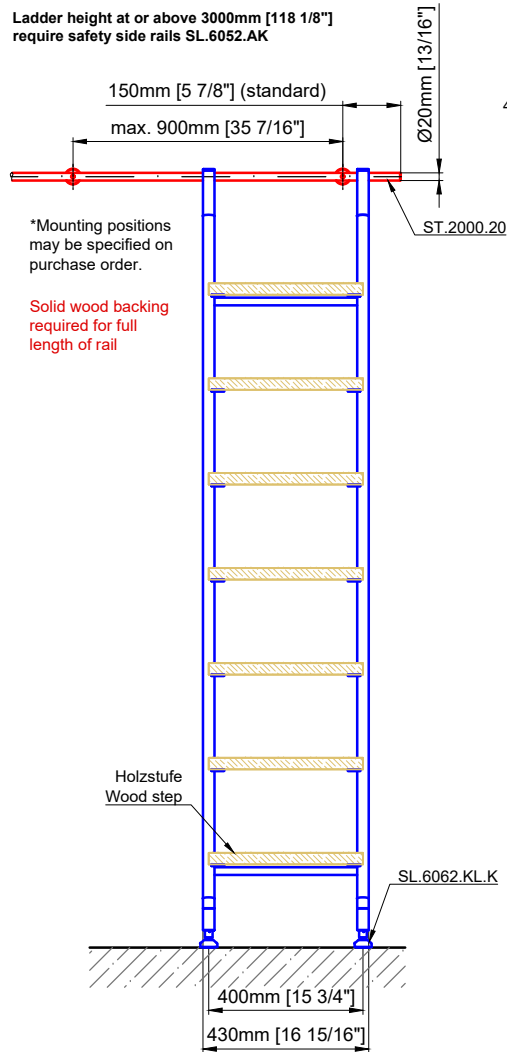

Technical drawings are subject to change without notice.
All millimeter dimensions are exact and supersede inch conversions.

Hook Ladder

SL.6001.KL.H

Date Prepared: March 2024

Prepared By: AB