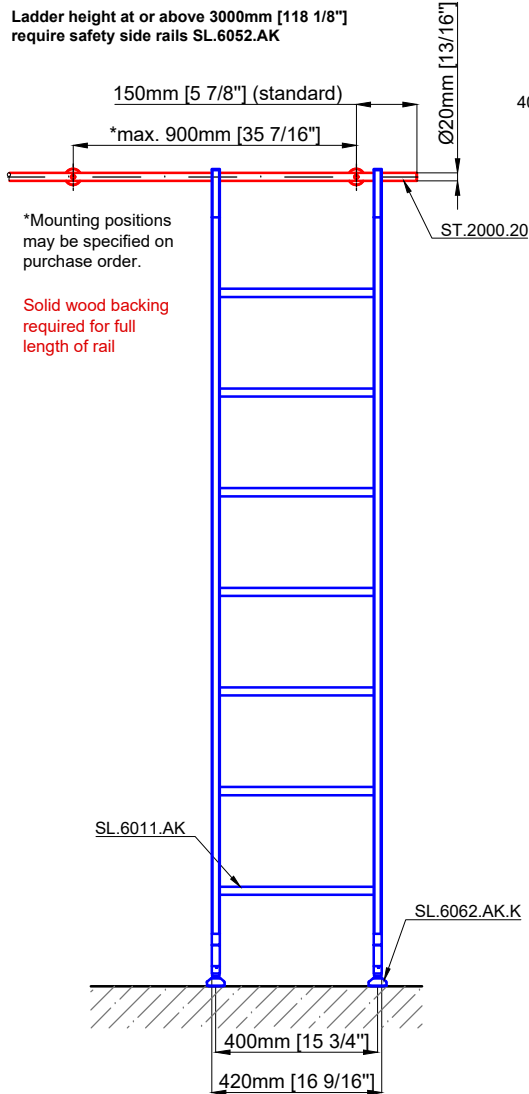

Technical drawings are subject to change without notice.
All millimeter dimensions are exact and supersede inch conversions.

Ladder height at or above 3000mm [118 1/8"]
require safety side rails SL.6052.AK

Hook Ladder

SL.6001.AK

Date Prepared: March 2024

Prepared By: AB