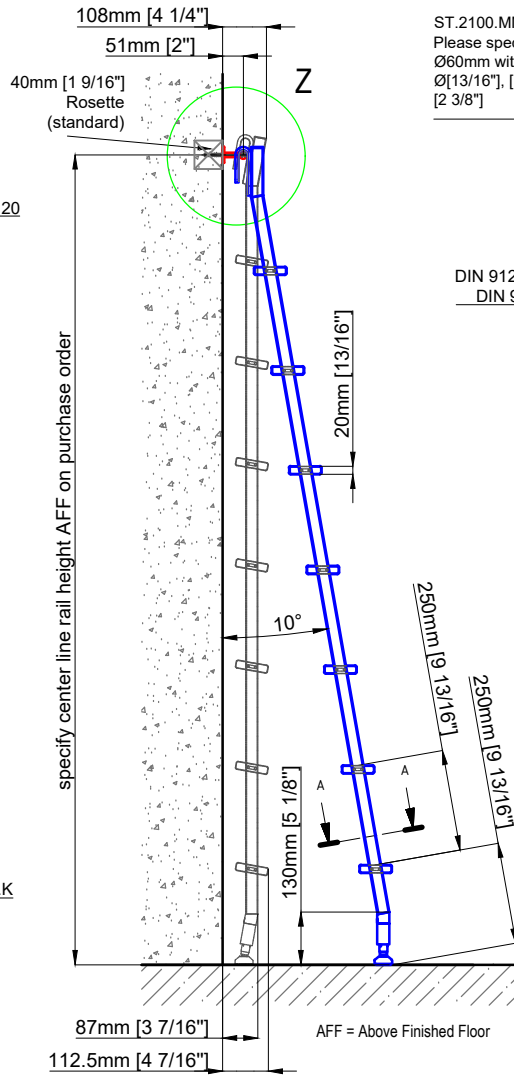

Technical drawings are subject to change without notice.
All millimeter dimensions are exact and supersede inch conversions.

Hook Ladder

SL.6001.AK.E

Date Prepared: March 2024

Prepared By: AB