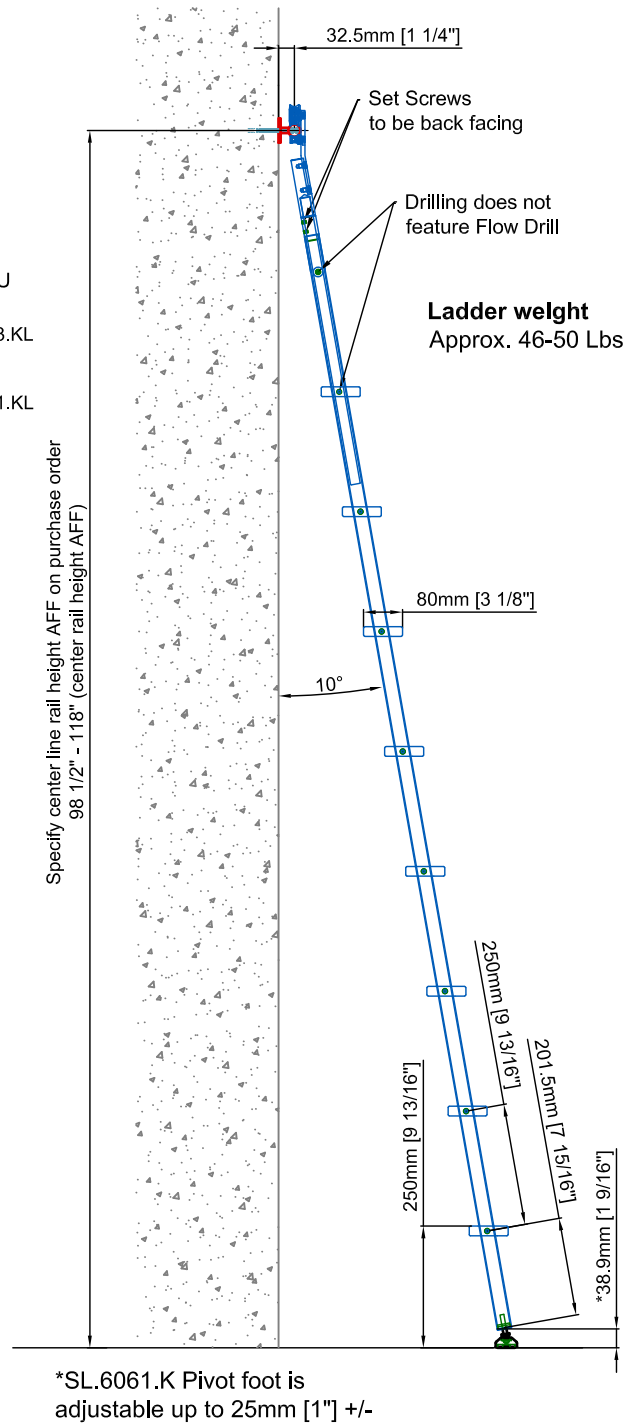

Technical drawings are subject to change without notice.
All millimeter dimensions are exact and supersede inch conversions.

Copyright MWE NA Inc., all rights reserved. Reproduction or other use of these designs without written consent from MWE NA Inc. is prohibited.

All ladder systems require reinforced walls, cabinets, or shelving.

See Rebel Ladder Assembly & Installation Instructions for additional details.

Rebel Ladder Large_Sliding_Steps

Date Prepared: March 2020

Prepared By: CDA

NORTH AMERICA

Tel.: 954-982-6595

Email: sales@mwe-na.com

www.mwe-na.com