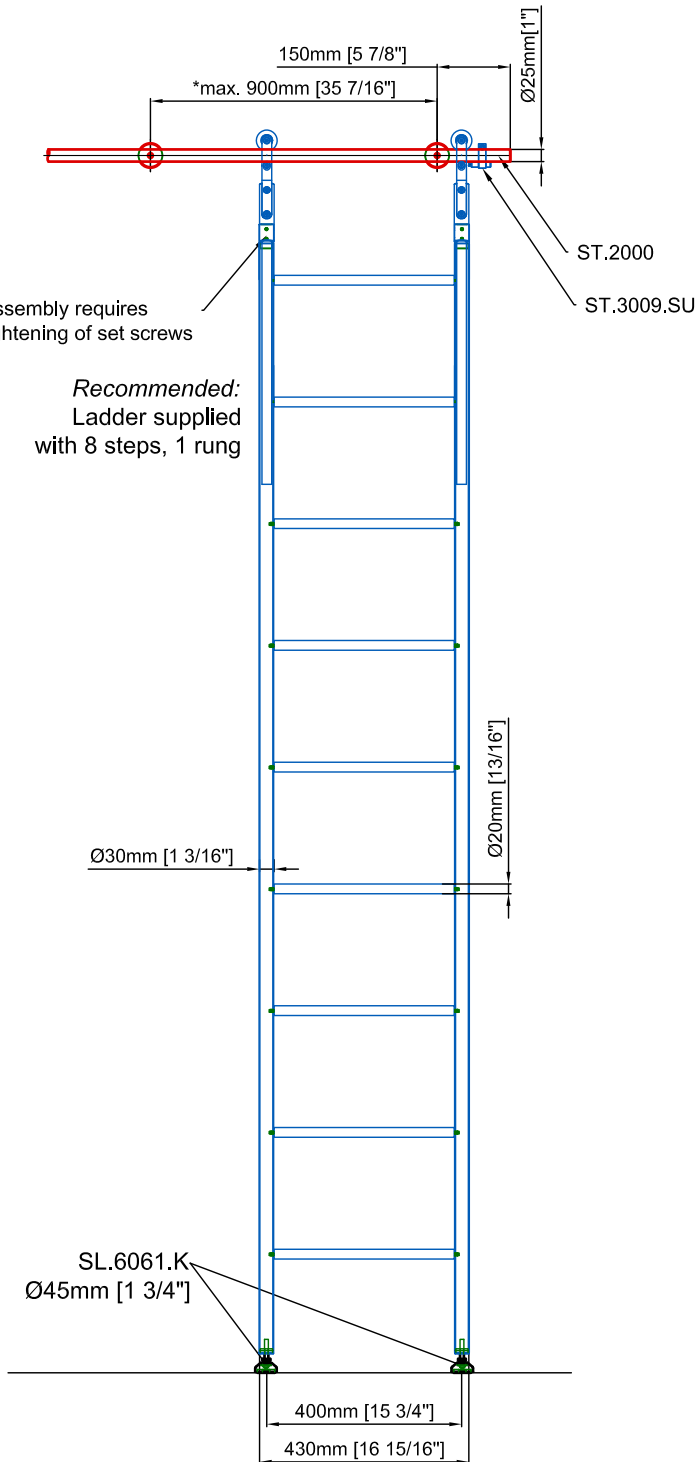

All ladder systems require reinforced walls, cabinets, or shelving.

See Rebel Ladder Assembly & Installation Instructions for additional details.

*SL.6061.K Pivot foot is adjustable up to 25mm [1"] +/-

Rebel Ladder Large_Sliding_Rungs