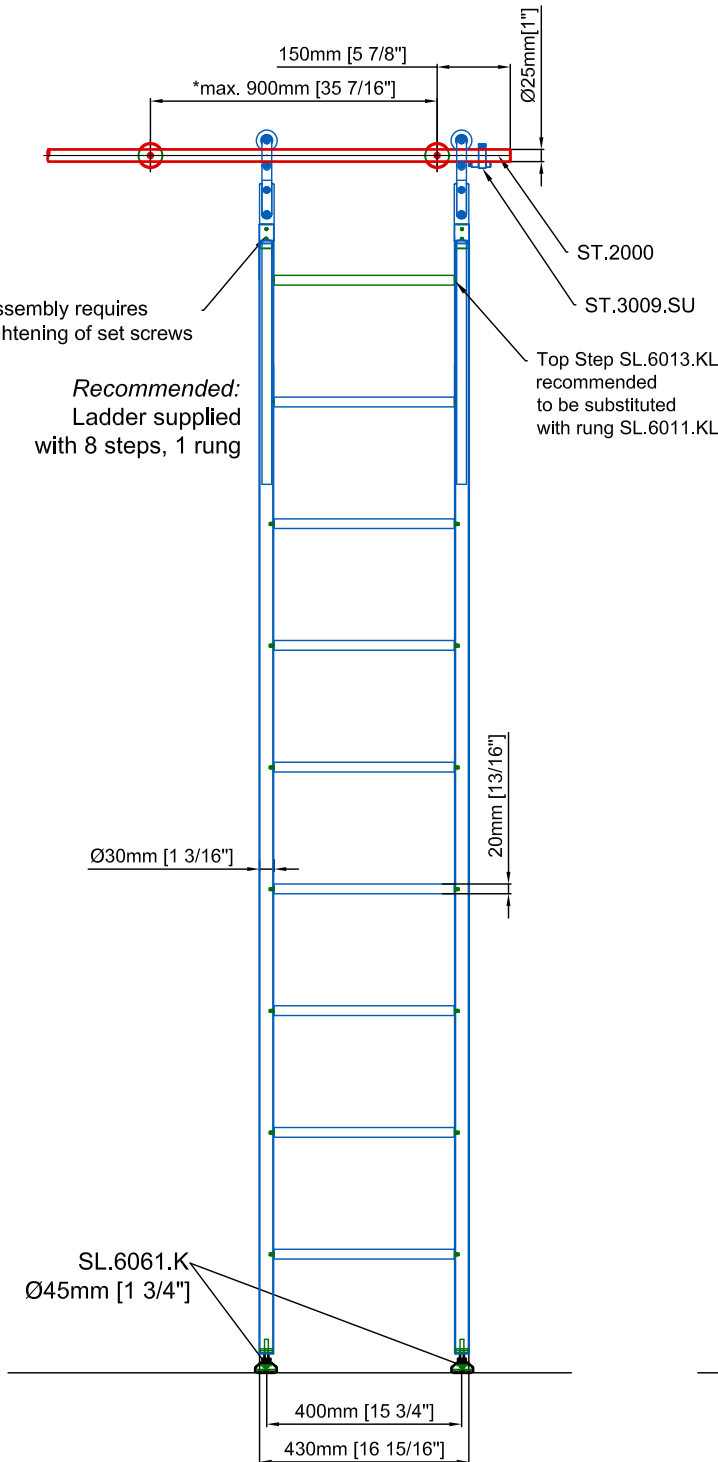

Technical drawings are subject to change without notice.
All millimeter dimensions are exact and supersede inch conversions.

Copyright MWE NA Inc., all rights reserved. Reproduction or other use of these designs without written consent from MWE NA Inc. is prohibited.

All ladder systems require reinforced walls, cabinets, or shelving.

See Rebel Ladder Assembly & Installation Instructions for additional details.

Rebel Ladder Large_Sliding_Steps

Date Prepared: March 2020

Prepared By: CDA

NORTH AMERICA

Tel.: 954-982-6595

Email: sales@mwe-na.com

www.mwe-na.com