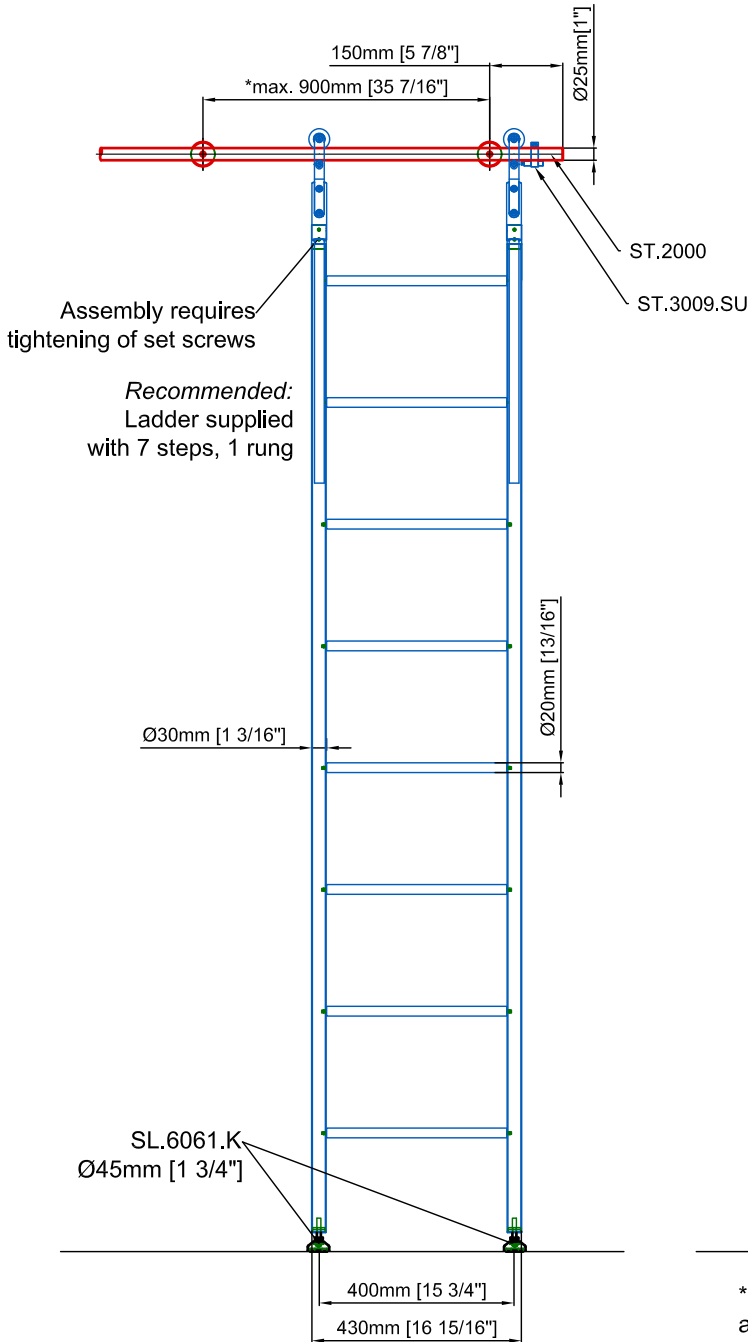

All ladder systems require reinforced walls, cabinets, or shelving.

See Rebel Ladder Assembly & Installation Instructions for additional details.

*SL.6061.K Pivot foot is adjustable up to 25mm [1"] +/-

Rebel Ladder Large_Sliding_Rungs

All ladder systems require reinforced walls, cabinets, or shelving.

See Rebel Ladder Assembly & Installation Instructions for additional details.

*SL.6061.K Pivot foot is adjustable up to 25mm [1"] +/-

Rebel Ladder Small_Sliding_Rungs