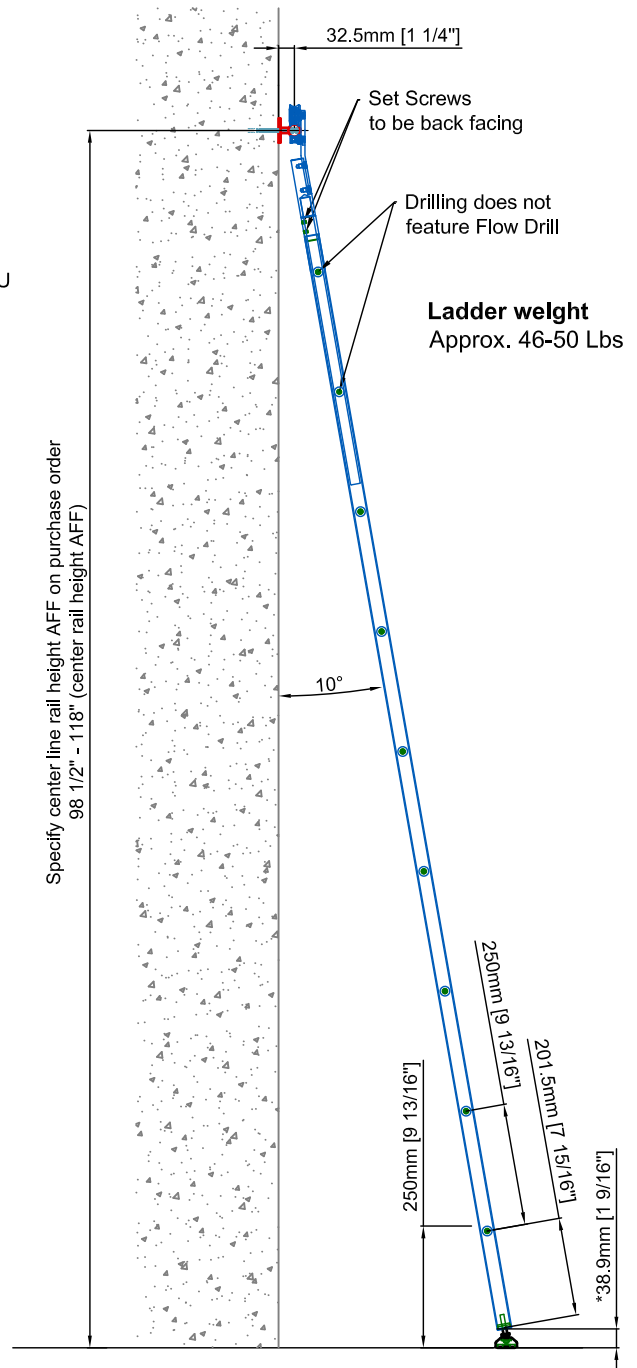

All ladder systems require reinforced walls, cabinets, or shelving.

See Rebel Ladder Assembly & Installation Instructions for additional details.

*SL.6061.K Pivot foot is adjustable up to 25mm [1"] +/-

Rebel Ladder Large_Sliding_Rungs