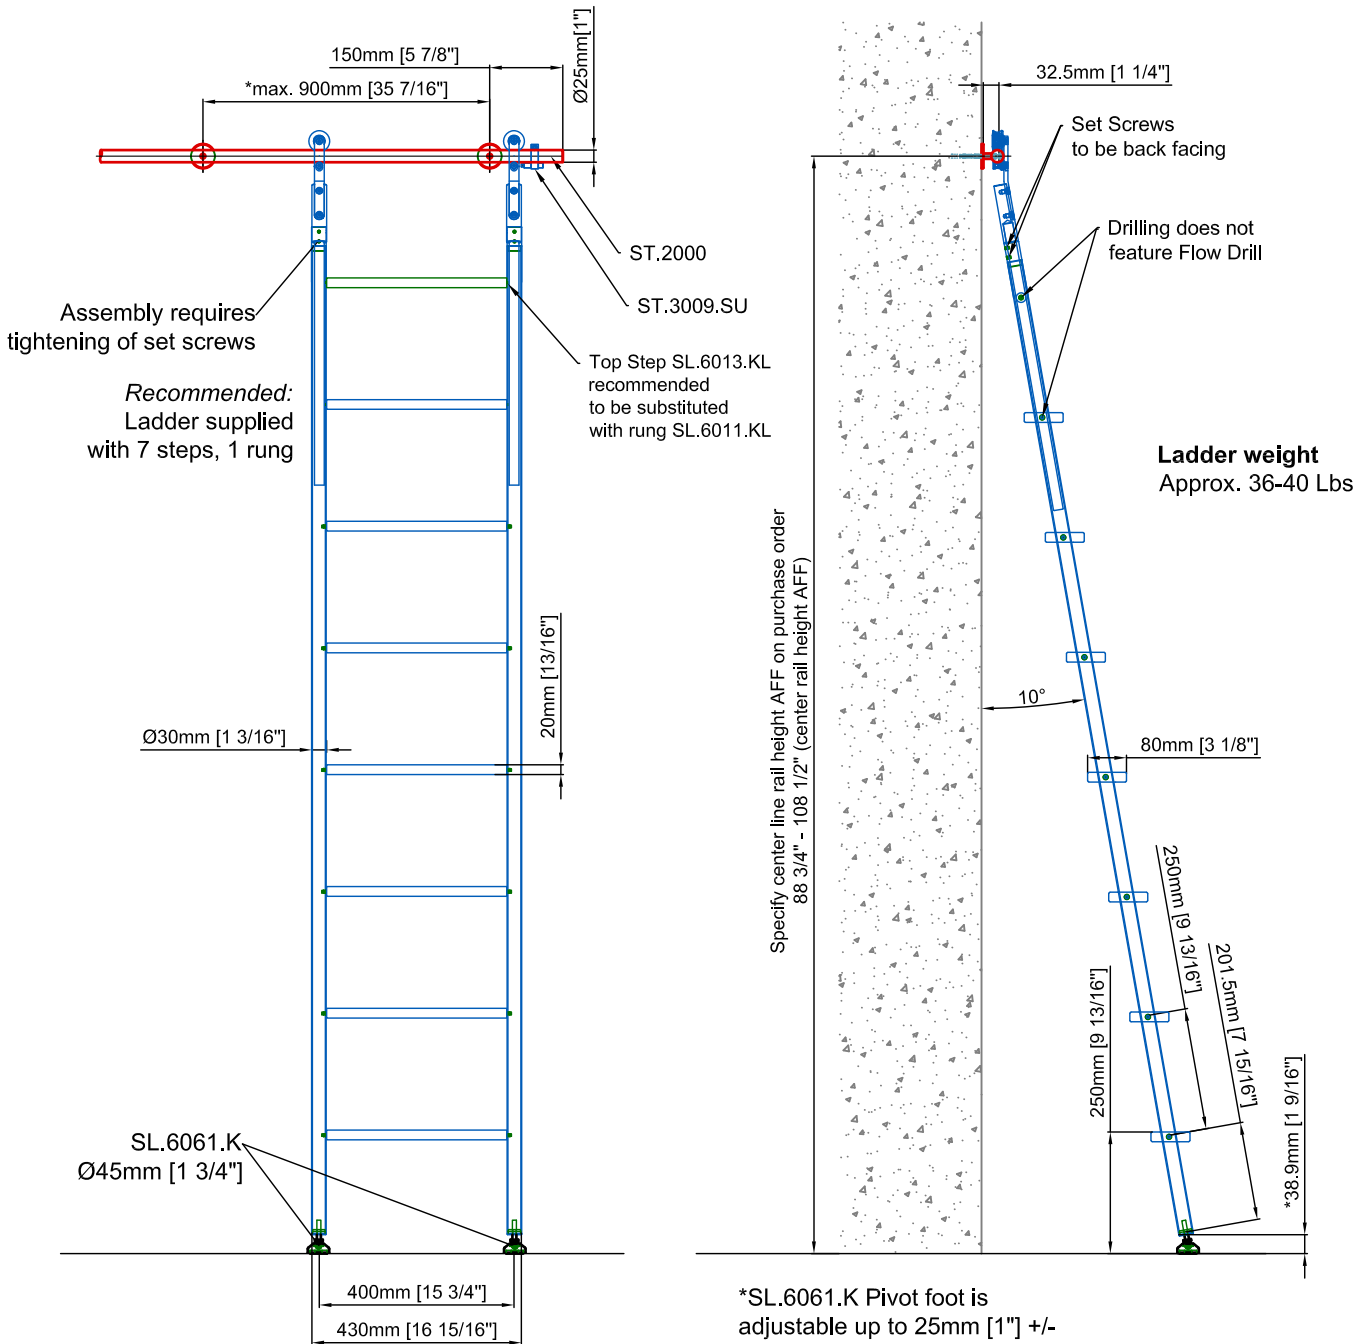

Technical drawings are subject to change without notice.
All millimeter dimensions are exact and supersede inch conversions.

Copyright MWE NA Inc., all rights reserved. Reproduction or other use of these designs without written consent from MWE NA Inc. is prohibited.

All ladder systems require reinforced walls, cabinets, or shelving.

See Rebel Ladder Assembly & Installation Instructions for additional details.

Rebel Ladder Small Sliding Steps

Date Prepared: March 2020

Prepared By: CDA

NORTH AMERICA

Tel.: 954-982-6595

Email: sales@mwe-na.com

www.mwe-na.com