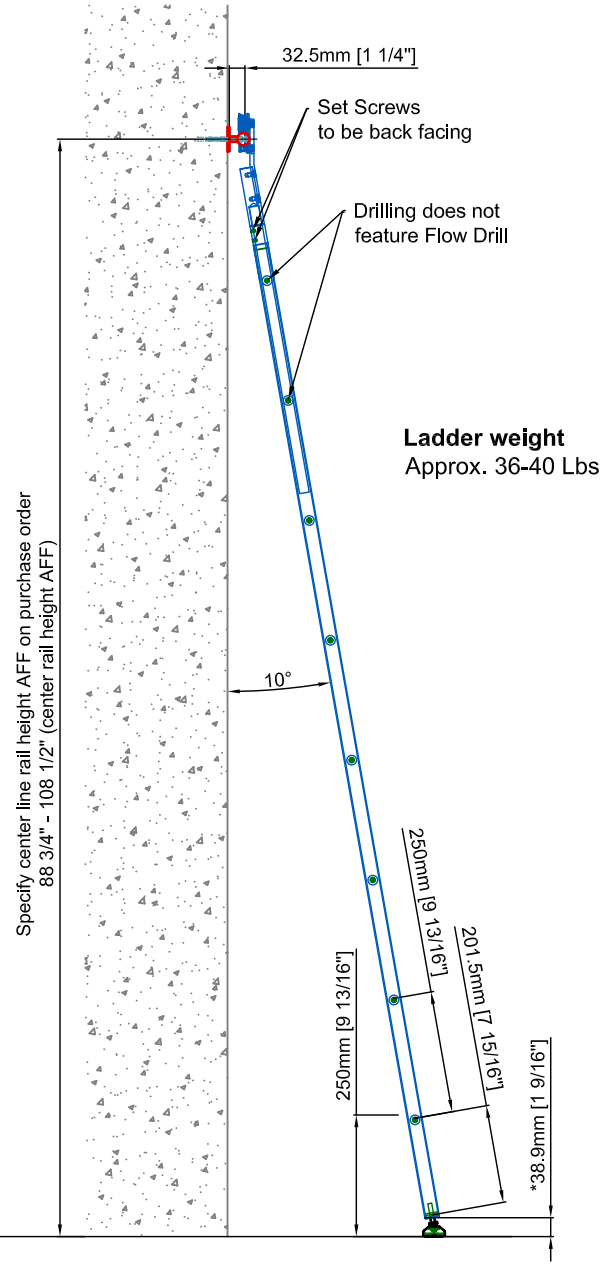

Technical drawings are subject to change without notice.
All millimeter dimensions are exact and supersede inch conversions.

Copyright MWE NA Inc., all rights reserved. Reproduction or other use of these designs without written consent from MWE NA Inc. is prohibited.

All ladder systems require reinforced walls, cabinets, or shelving.

See Rebel Ladder Assembly & Installation Instructions for additional details.

*SL.6061.K Pivot foot is adjustable up to 25mm [1"] +/-

Rebel Ladder Small_Sliding_Rungs

Date Prepared: March 2020

Prepared By: CDA

MWE®
NORTH AMERICA
Tel.: 954-982-6595
Email: sales@mwe-na.com
www.mwe-na.com