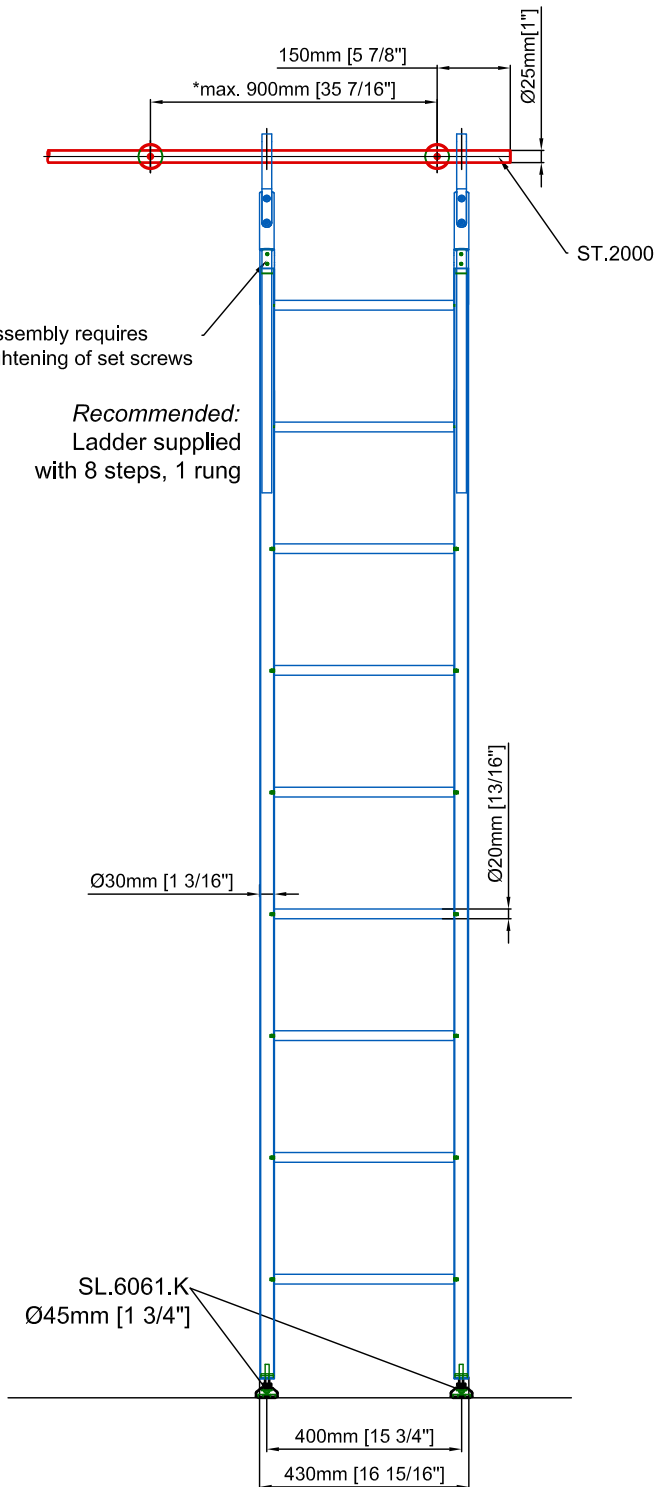

Technical drawings are subject to change without notice.  
 All millimeter dimensions are exact and supersede inch conversions.

Copyright MWE NA Inc., all rights reserved. Reproduction or other use of these designs without written consent from MWE NA Inc. is prohibited.

All ladder systems require reinforced walls, cabinets, or shelving.

See Rebel Ladder Assembly & Installation Instructions for additional details.

\*SL.6061.K Pivot foot is adjustable up to 25mm [1"] +/-