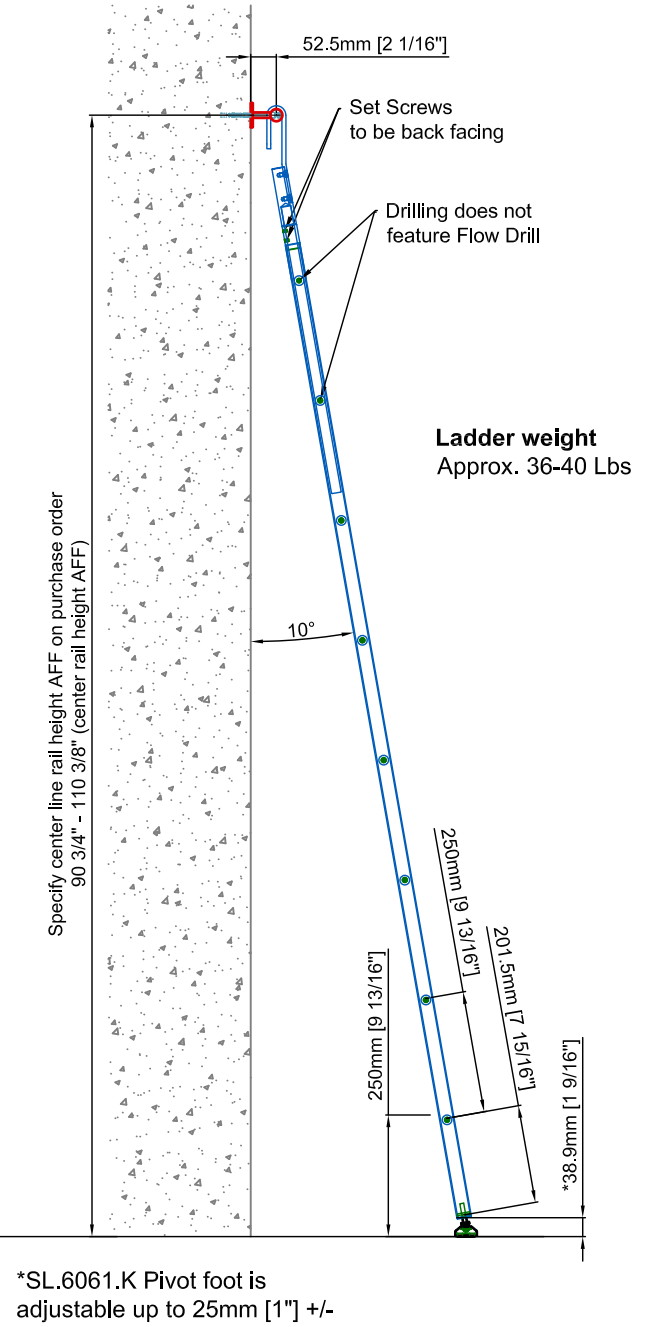

Technical drawings are subject to change without notice.
All millimeter dimensions are exact and supersede inch conversions.

Copyright MWE NA Inc., all rights reserved. Reproduction or other use of these designs without written consent from MWE NA Inc. is prohibited.

All ladder systems require reinforced walls, cabinets, or shelving.

See Rebel Ladder Assembly & Installation Instructions for additional details.

Rebel Ladder Small_Hook_Rungs

Date Prepared: March 2020 | Prepared By: CDA

MWE®
NORTH AMERICA
Tel.: 954-982-6595
Email: sales@mwe-na.com
www.mwe-na.com