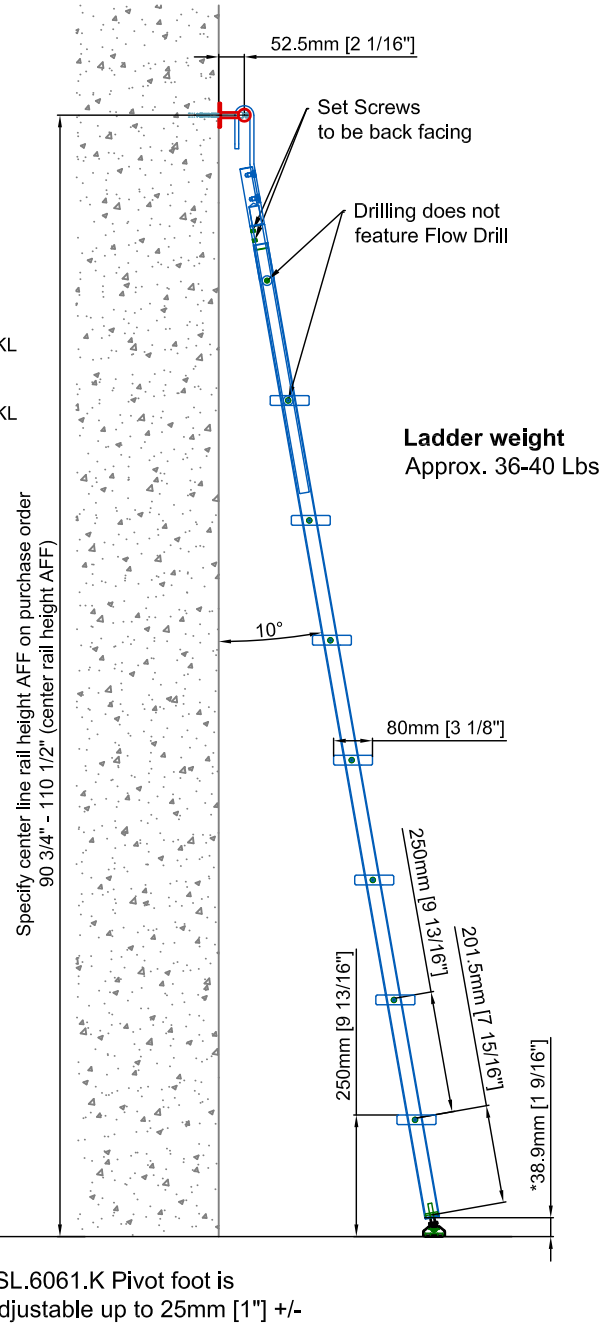

Technical drawings are subject to change without notice.
All millimeter dimensions are exact and supersede inch conversions.

Copyright MWE NA Inc., all rights reserved. Reproduction or other use of these designs without written consent from MWE NA Inc. is prohibited.

All ladder systems require reinforced walls, cabinets, or shelving.

See Rebel Ladder Assembly & Installation Instructions for additional details.

Rebel Ladder Small_Hook_Steps

Date Prepared: March 2020 | Prepared By: CDA

MWE®
NORTH AMERICA
Tel.: 954-982-6595
Email: sales@mwe-na.com
www.mwe-na.com