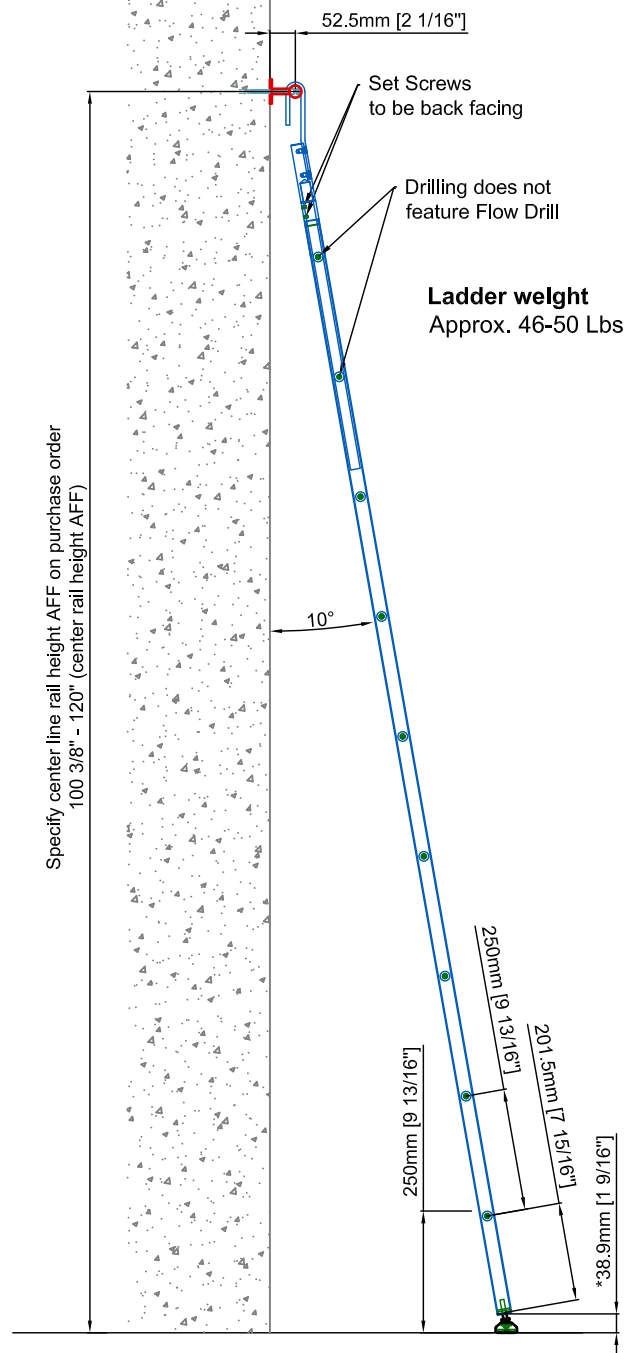

All ladder systems require reinforced walls, cabinets, or shelving.

See Rebel Ladder Assembly & Installation Instructions for additional details.

\*SL.6061.K Pivot foot is adjustable up to 25mm [1"] +/-