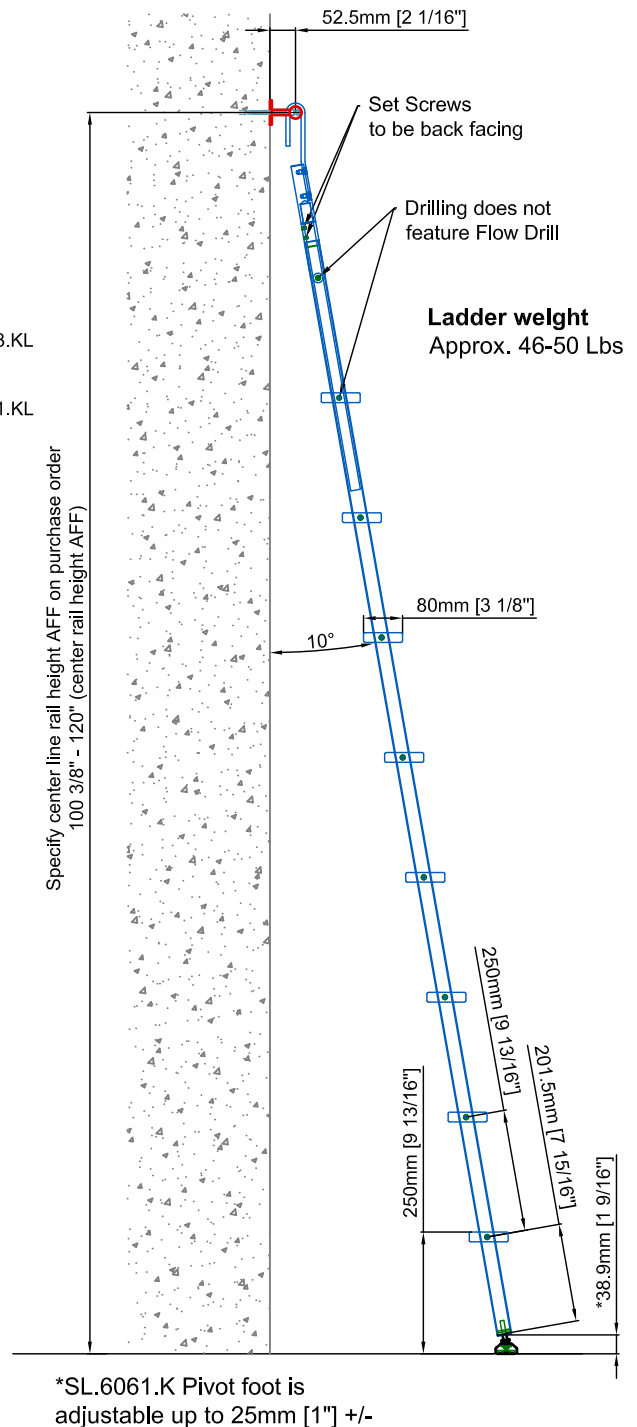

Technical drawings are subject to change without notice.
All millimeter dimensions are exact and supersede inch conversions.

Copyright MWE NA Inc., all rights reserved. Reproduction or other use of these designs without written consent from MWE NA Inc. is prohibited.

All ladder systems require reinforced walls, cabinets, or shelving.

See Rebel Ladder Assembly & Installation Instructions for additional details.

Rebel Ladder Large_Hook_Steps

Date Prepared: March 2020

Prepared By: CDA

NORTH AMERICA

Tel.: 954-982-6595

Email: sales@mwe-na.com

www.mwe-na.com