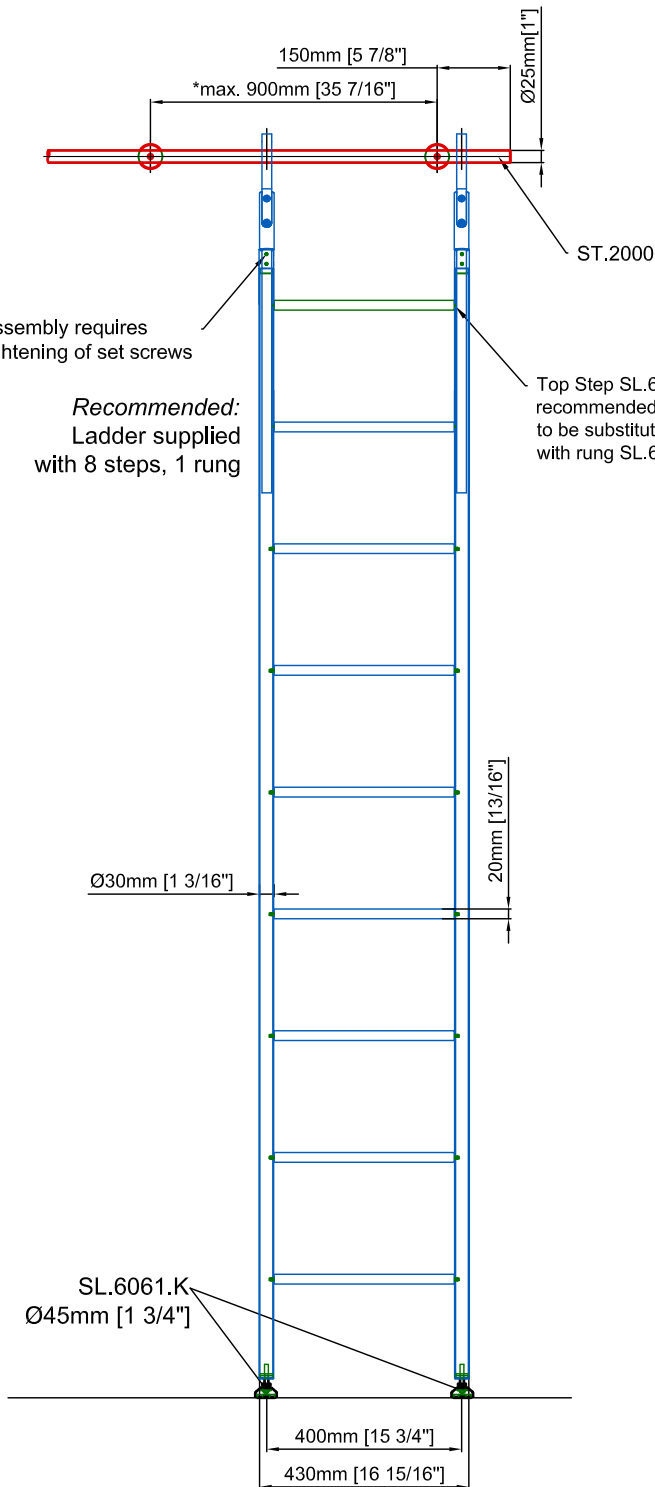

Technical drawings are subject to change without notice.
All millimeter dimensions are exact and supersede inch conversions.

Copyright MWE NA Inc., all rights reserved. Reproduction or other use of these designs without written consent from MWE NA Inc. is prohibited.

All ladder systems require reinforced walls, cabinets, or shelving.

See Rebel Ladder Assembly & Installation Instructions for additional details.

Rebel Ladder Large_Hook_Steps

Date Prepared: March 2020

Prepared By: CDA

NORTH AMERICA

Tel.: 954-982-6595

Email: sales@mwe-na.com

www.mwe-na.com