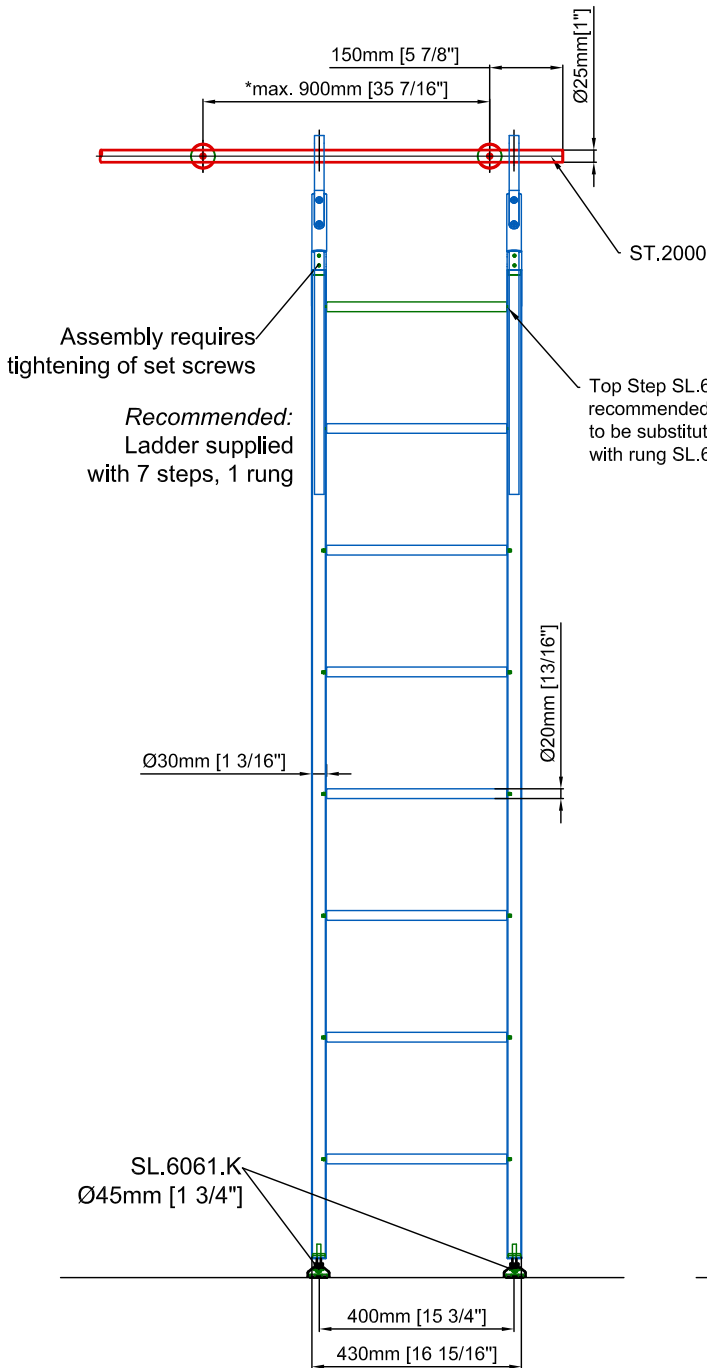

Technical drawings are subject to change without notice.
All millimeter dimensions are exact and supersede inch conversions.

Copyright MWE NA Inc., all rights reserved. Reproduction or other use of these designs without written consent from MWE NA Inc. is prohibited.

All ladder systems require reinforced walls, cabinets, or shelving.

See Rebel Ladder Assembly & Installation Instructions for additional details.

Rebel Ladder Small_Hook_Steps

Date Prepared: March 2020 | Prepared By: CDA

MWE®
NORTH AMERICA
Tel.: 954-982-6595
Email: sales@mwe-na.com
www.mwe-na.com