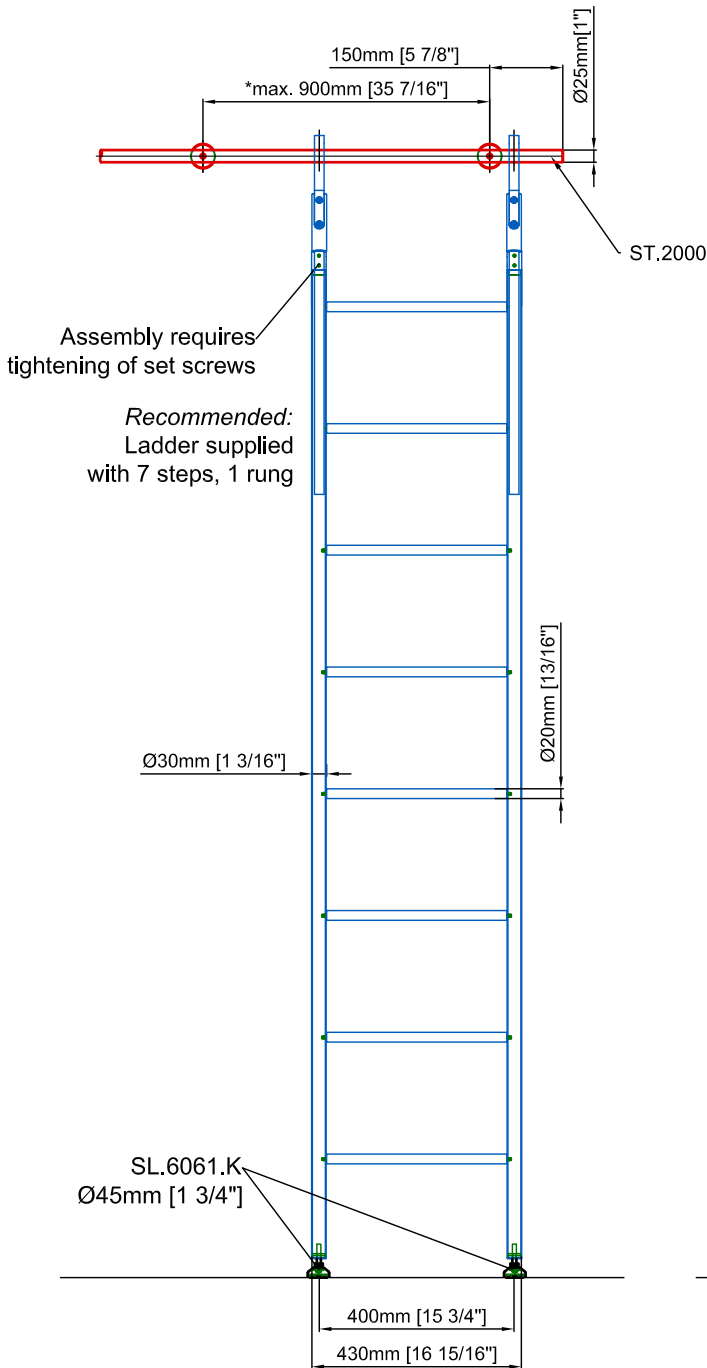

Technical drawings are subject to change without notice.
All millimeter dimensions are exact and supersede inch conversions.

Copyright MWE NA Inc., all rights reserved. Reproduction or other use of these designs without written consent from MWE NA Inc. is prohibited.

All ladder systems require reinforced walls, cabinets, or shelving.

See Rebel Ladder Assembly & Installation Instructions for additional details.

Rebel Ladder Small_Hook_Rungs

Date Prepared: March 2020 | Prepared By: CDA

MWE®
NORTH AMERICA
Tel.: 954-982-6595
Email: sales@mwe-na.com
www.mwe-na.com